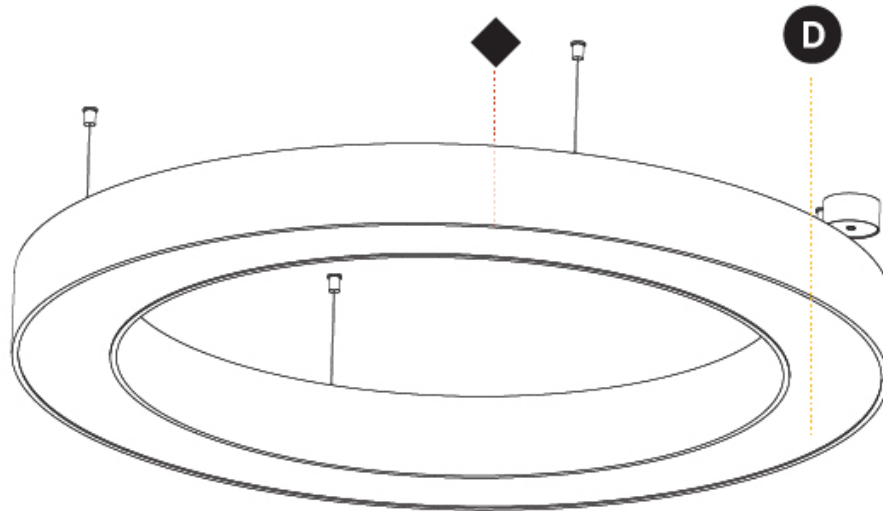

A30231-

PROJECT	_____
TYPE	_____
SPECIFIER	_____
QUANTITY	_____
DATE	_____